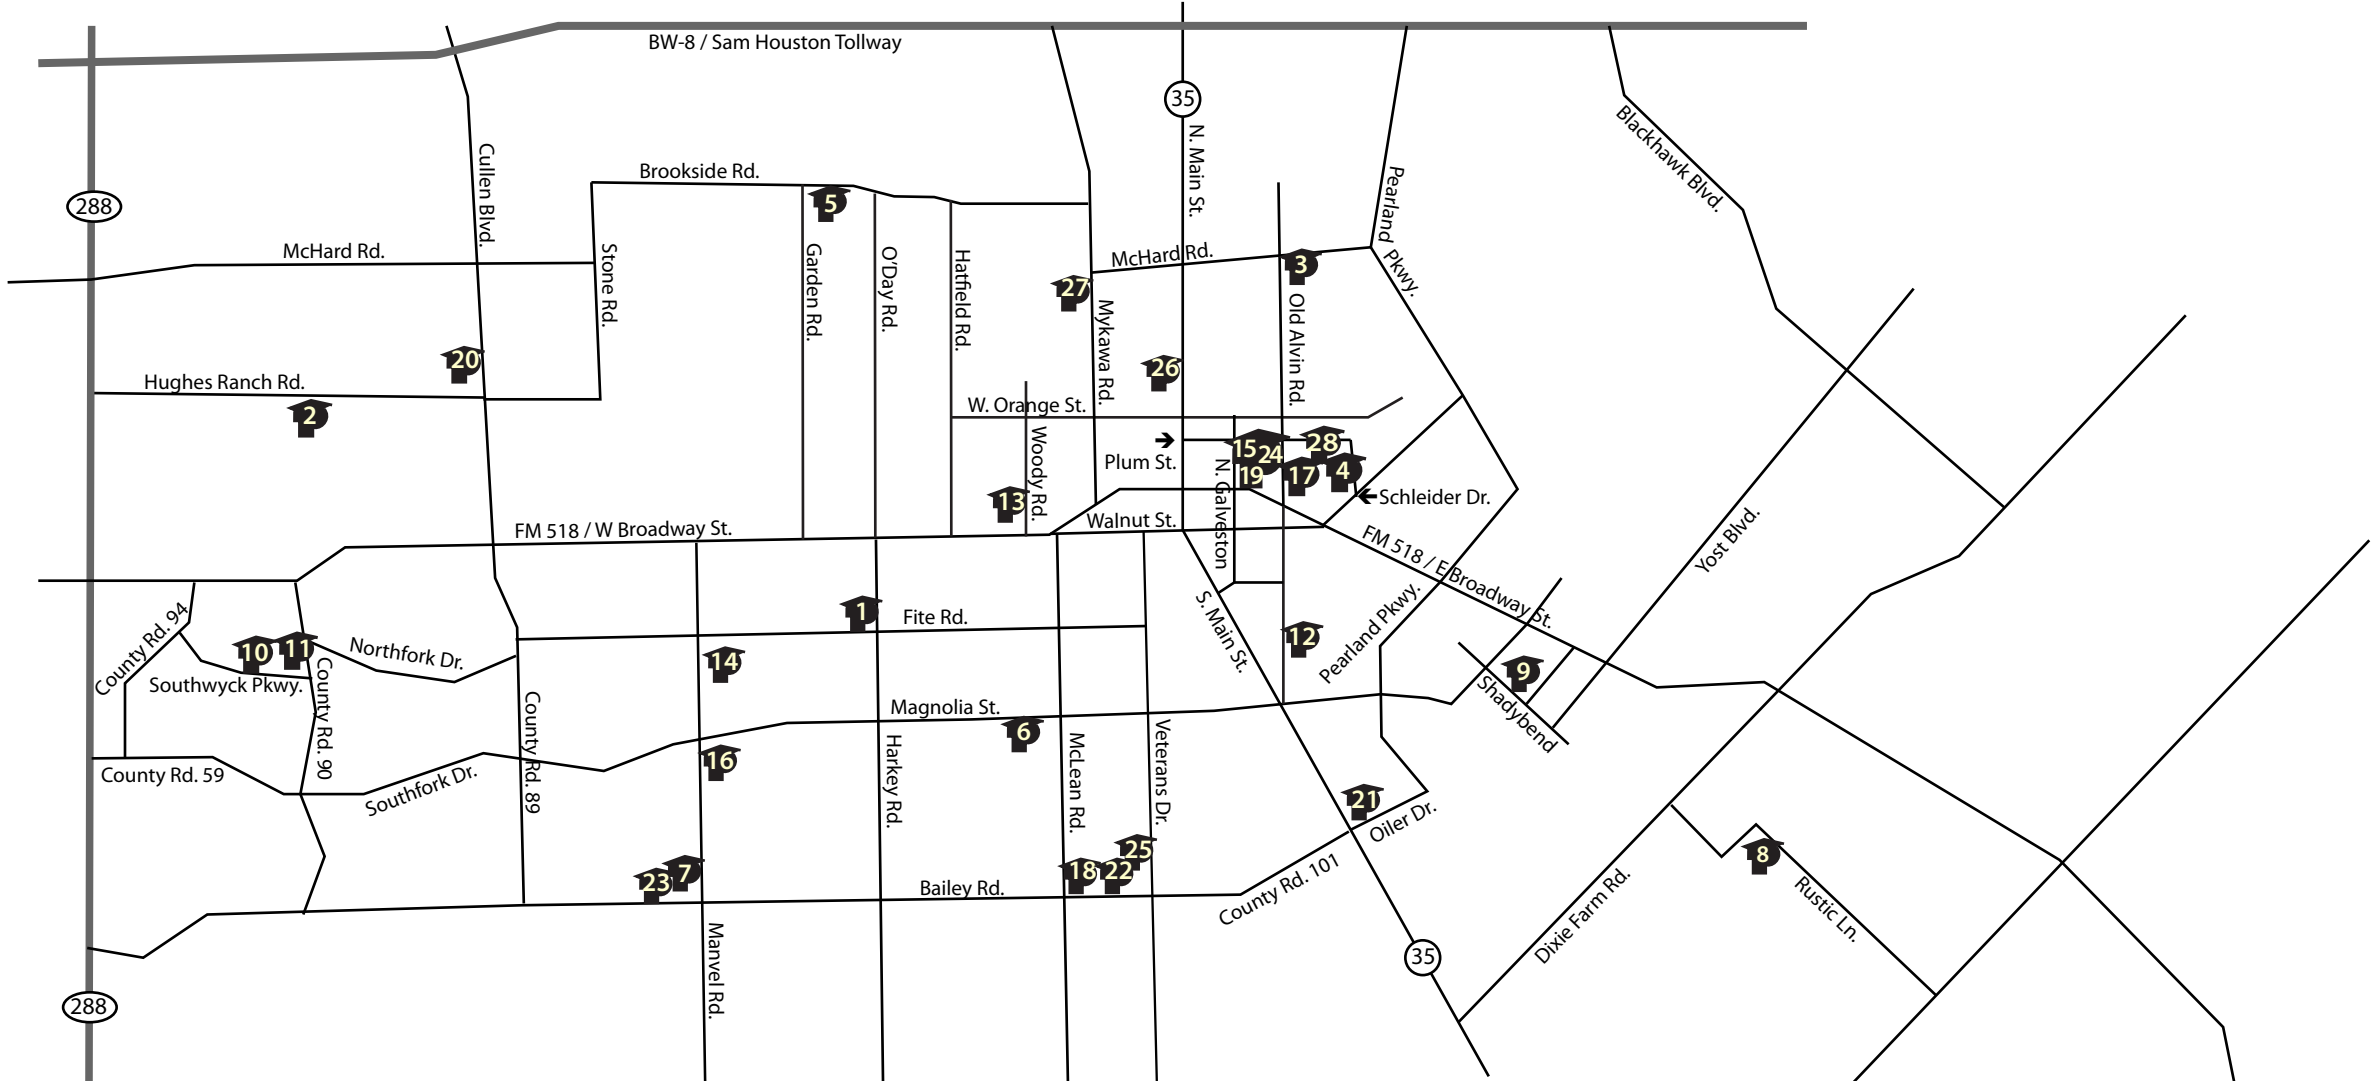

# Pearland Independent School District Facilities

- 1- Carleston Elementary**  
3010 Harkey Rd.
- 2- Challenger Elementary**  
9434 Hughes Ranch Rd.
- 3- Cockrell Elementary**  
3500 McHard Rd.
- 4- Harris Elementary**  
2314 Schleider Dr.
- 5- Lawhon Elementary**  
5810 Brookside Rd.
- 6- Magnolia Elementary**  
5350 Magnolia St.
- 7- Massey Ranch Elementary**  
3900 Manvel Rd.

- 8- Rustic Oak Elementary**  
1302 Rustic Lane
- 9- Shadycrest Elementary**  
2405 Shadybend
- 10- Silvercrest Elementary**  
3003 Southwyck Pkwy.
- 11- Silverlake Elementary**  
2550 County Rd. 90
- 12- Alexander Middle School**  
3001 Old Alvin Rd.
- 13- Jamison Middle School**  
2506 Woody Rd.
- 14- Rogers Middle School**  
3121 Manvel Rd.

- 15- Sablatura Middle School**  
2201 N. Galveston Ave.
- 16- Berry Miller Junior High**  
3301 Manvel Rd.
- 17- Pearland Junior High East**  
2315 Old Alvin Rd.
- 18- Pearland Junior High South**  
4719 Bailey Rd.
- 19- Pearland Junior High West**  
2337 N. Galveston
- 20- Glenda Dawson High School**  
2050 Cullen Blvd.
- 21- Pearland High School**  
3775 South Main St.

- 22- Robert Turner High School**  
4717 Bailey Rd.
- 23- West Side Transportation**  
7343 Bailey Rd.
- 24- PACE Center**  
2314 Old Alvin Rd.
- 25- Agricultural Facility**  
4715 Bailey Rd.
- 26- Education Support Center**  
1928 North Main St.
- 27- Maintenance**  
1702 Mykawa
- 28- Transportation**  
3202 Plum St.