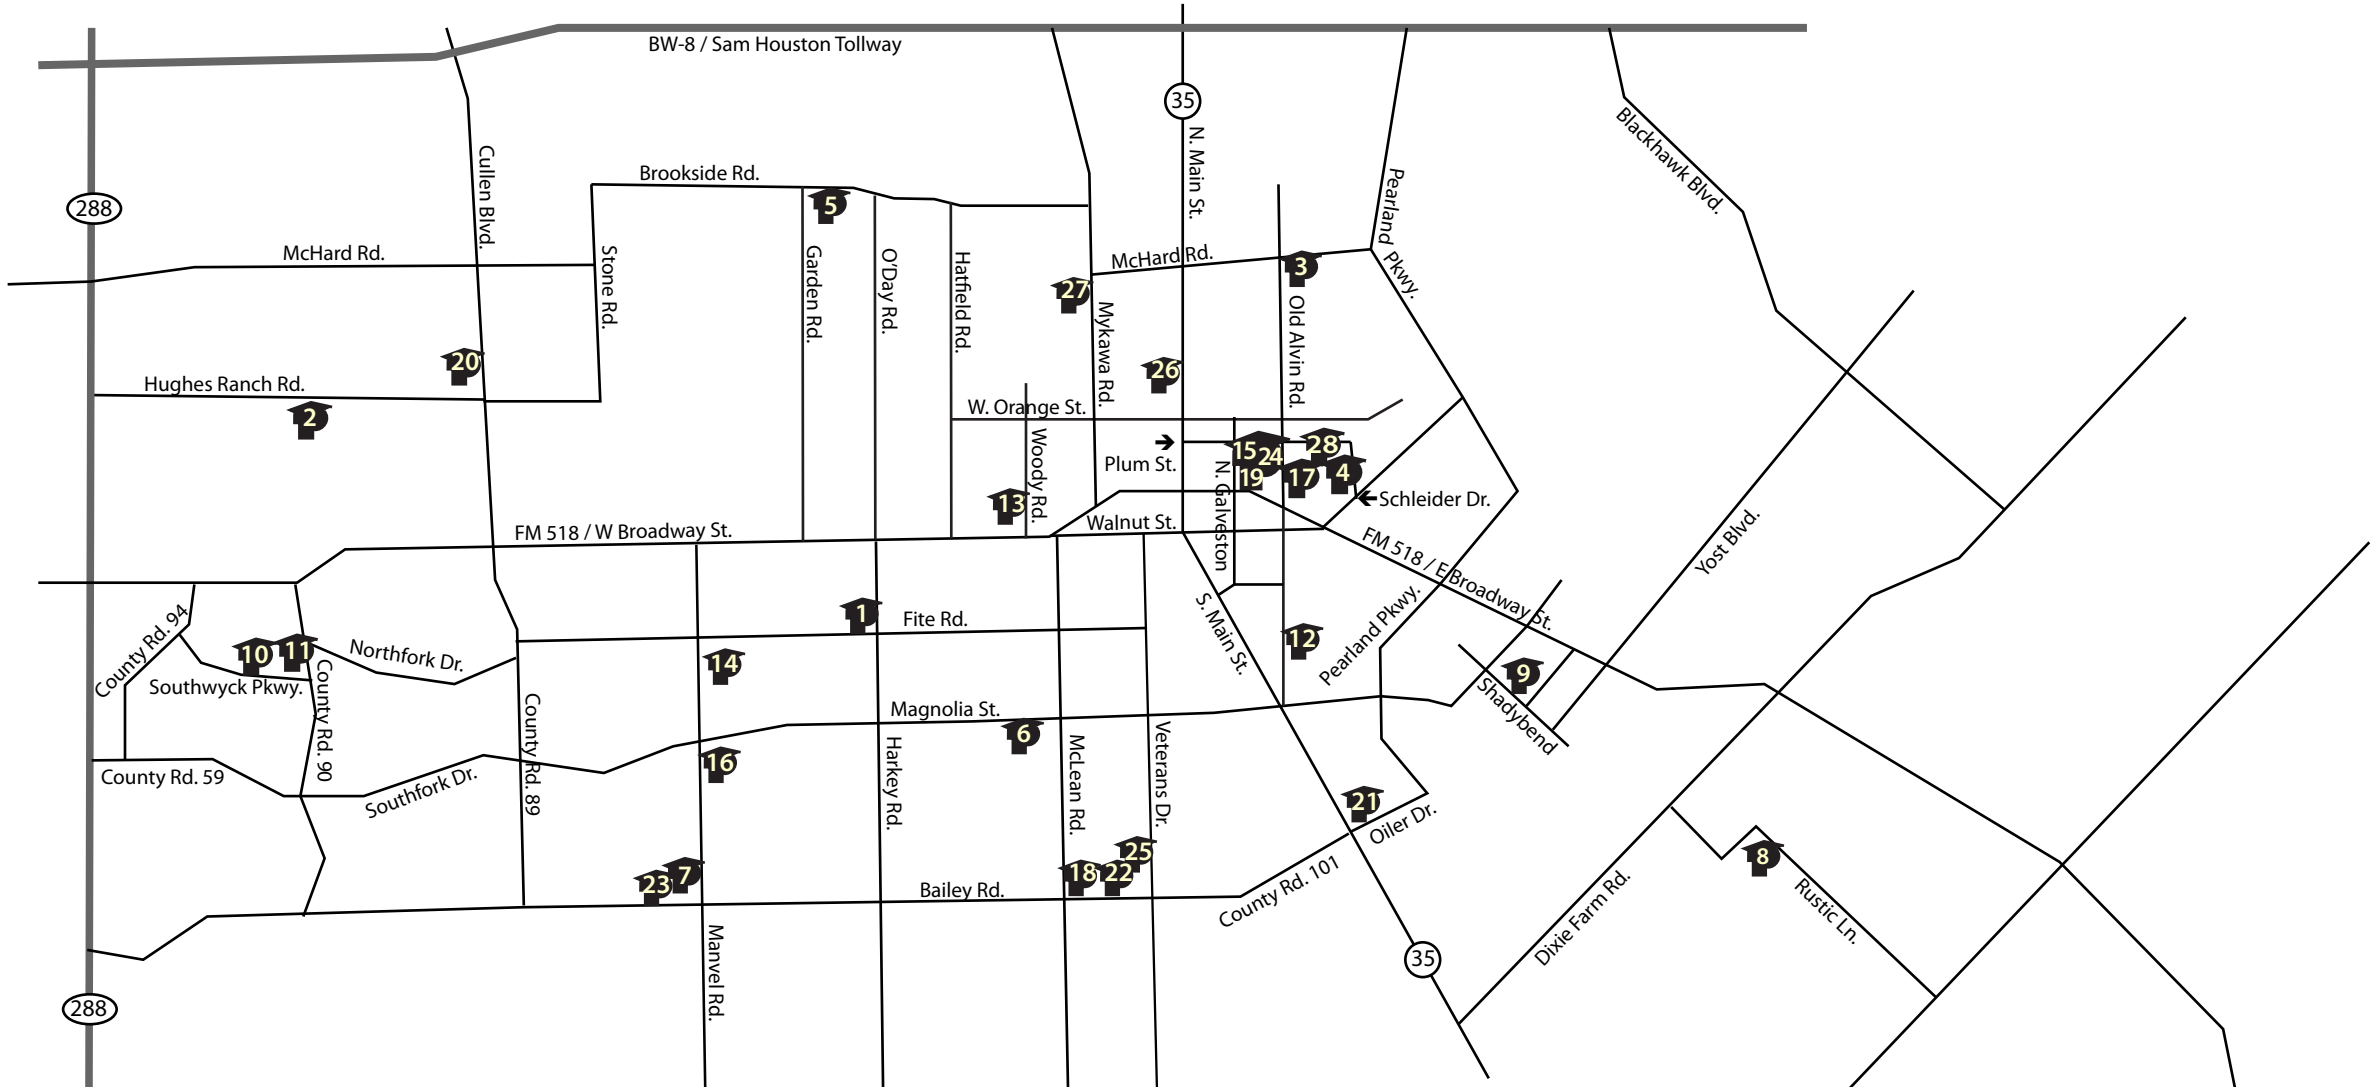

Pearland Independent School District Facilities

1- Carleston Elementary

3010 Harkey Rd.

2- Challenger Elementary

9434 Hughes Ranch Rd.

3- Cockrell Elementary

3500 McHard Rd.

4- Harris Elementary

2314 Schleider Dr.

5- Lawhon Elementary

5810 Brookside Rd.

6- Magnolia Elementary

5350 Magnolia St.

7- Massey Ranch Elementary

3900 Manvel Rd.

8- Rustic Oak Elementary

1302 Rustic Lane

9- Shadycrest Elementary

2405 Shadybend

10- Silvercrest Elementary

3003 Southwyck Pkwy.

11- Silverlake Elementary

2550 County Rd. 90

12- Alexander Middle School

2050 Cullen Blvd.

21- Pearland High School

3775 South Main St.

22- Robert Turner High School

4717 Bailey Rd.

23- West Side Transportation

7343 Bailey Rd.

24- PACE Center