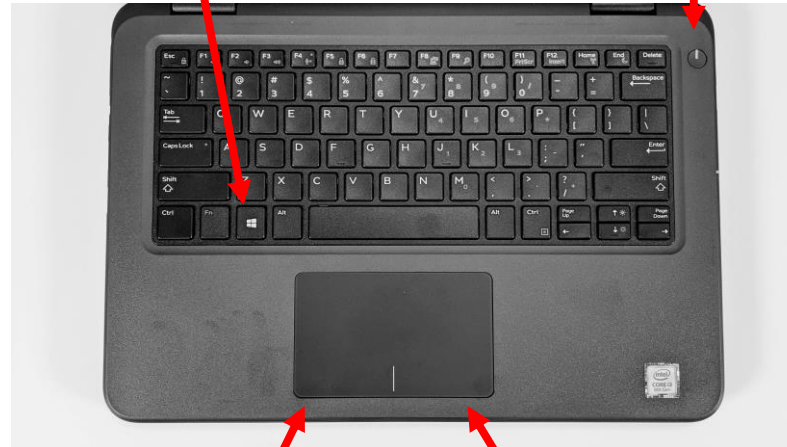

Left

Power Port

USB-C

Ethernet
Wired Internet

HDMI
Video Out

USB-A
Standard USB

Keyboard

Windows Button
Start Menu

Power Button

Left Click

Right Click

Right

3.5mm
Headphone Jack
Aux Audio Out

microSD
Card Reader

USB-A
Standard USB