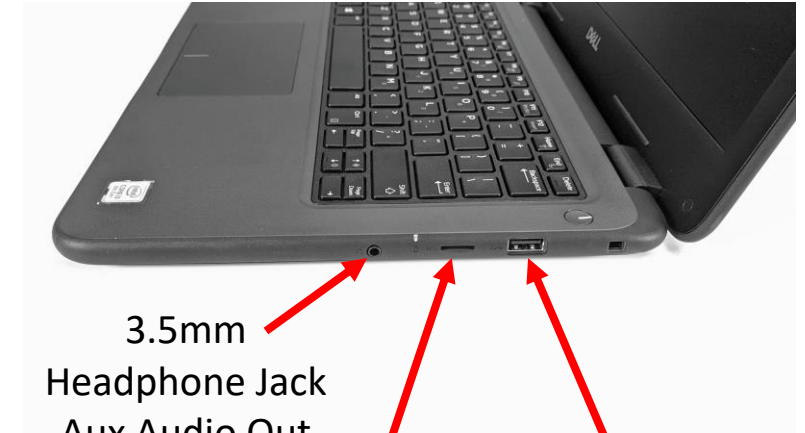

Left

Power Port

USB-C

Ethernet
Wired Internet

HDMI
Video Out

USB-A
Standard USB

Keyboard

Windows Button
Start Menu

Power Button

Left Click

Right Click

Right

3.5mm
Headphone Jack
Aux Audio Out

microSD
Card Reader

USB-A
Standard USB